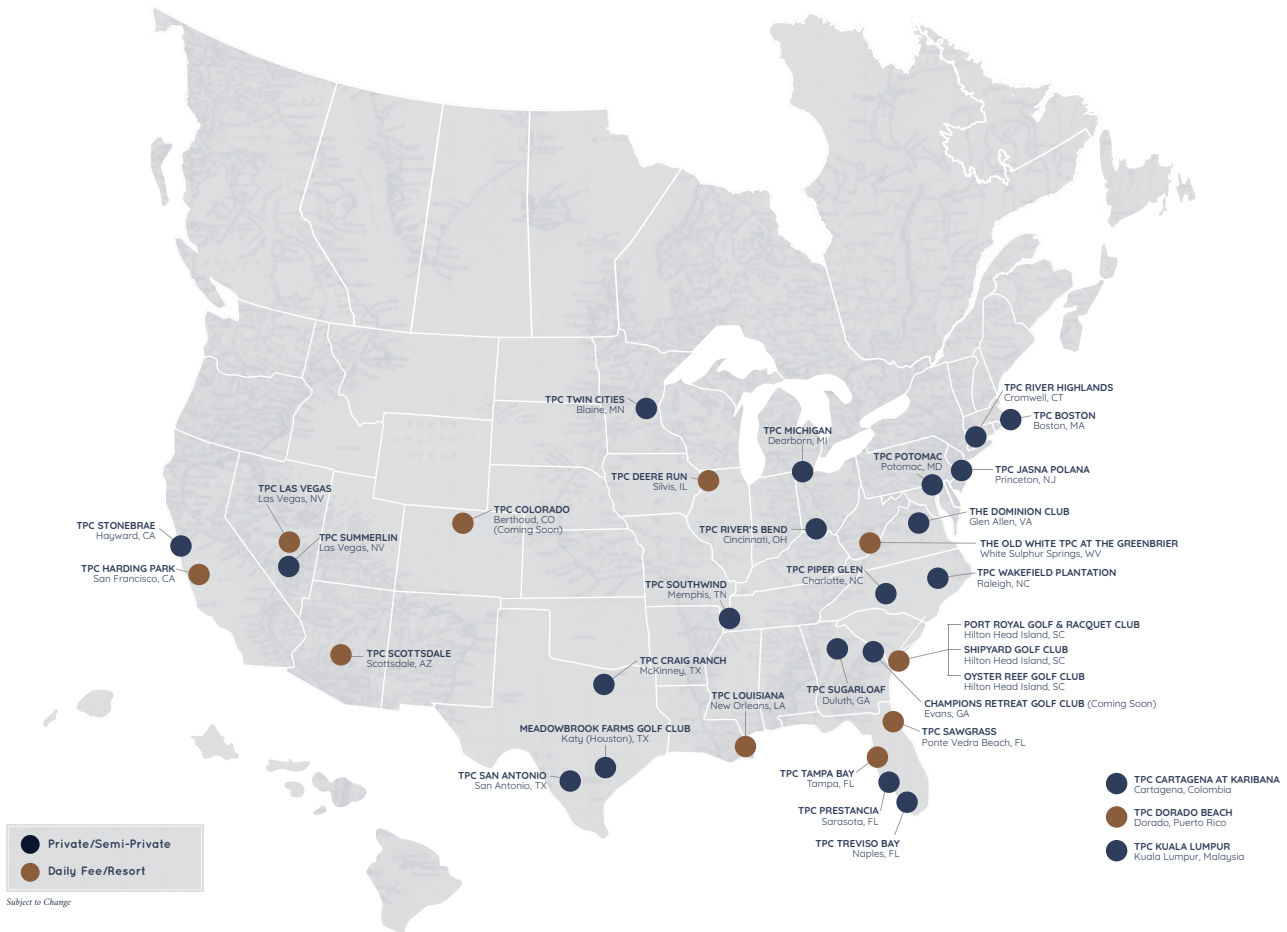

WHERE CAN I PLAY WITH TPC PASSPORT?

TPC NETWORK & HERITAGE GOLF COLLECTION

On your personalized TPC Passport account, there are easy ways to navigate course maps and categories that help you decide where you want to play next! Whether you are hosting or sending guests, choosing a location has never been more convenient.

Choose from:

- TPC NETWORK**
- PARTNER PROPERTIES**
- DOMESTIC PROPERTIES**
- INTERNATIONAL PROPERTIES**

Instant access to general course information, rate ranges and booking windows are at your fingertips.

	
TPC NETWORK	PARTNER PROPERTIES
	
DOMESTIC PROPERTIES	INTERNATIONAL PROPERTIES